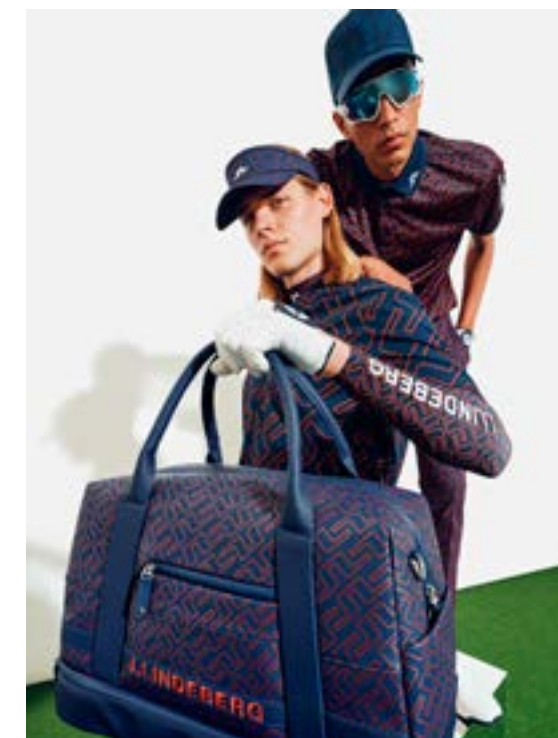

TOUR TECH REG FIT PRINT POLO
/ 1171 KETCHUP BRIDGE MONOGRAM
ROY GOLF BELT / 6855 JL NAVY
TIM GOLF PANT/ 1171 KETCHUP BRIDGE MONOGRAM
SWIRL GOLF PRINT CAP/ 0454 NAVY SWIRL

TOUR TECH REG FIT PRINT POLO
/ 1171 KETCHUP BRIDGE MONOGRAM
ROY GOLF BELT / 6855 JL NAVY
TIM GOLF PANT/ 1171 KETCHUP BRIDGE MONOGRAM
SWIRL GOLF PRINT CAP/ 0454 NAVY SWIRL

RESORT REG FIT GOLF SHIRT
/ 1171 KETCHUP BRIDGE MONOGRAM
AELLO SOFT COMPRESSION PRINT
/ 1171 KETCHUP BRIDGE MONOGRAM
VENT TIGHT GOLF SHORTS/ G016 TANGERINE TANGO
SAM GOLF PRINT CAP/ 1171 KETCHUP BRIDGE MONOGRAM
BOSTON BAG / 1171 KETCHUP BRIDGE MONOGRAM

TOUR TECH REG FIT PRINT POLO
/ 1171 KETCHUP BRIDGE MONOGRAM
ROY GOLF BELT / 6855 JL NAVY
TIM GOLF PANT/ 1171 KETCHUP BRIDGE MONOGRAM
SWIRL GOLF PRINT CAP/ 0454 NAVY SWIRL