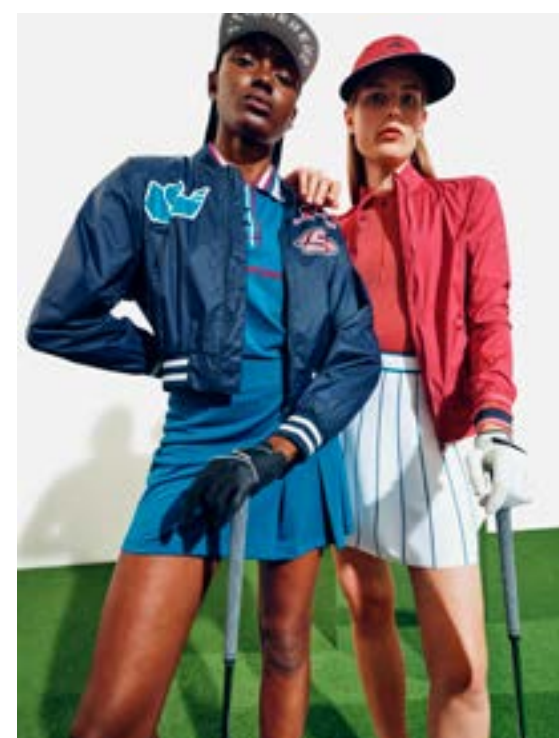

MAIA GOLF POLO / O287 MOROCCAN BLUE
AUDREY GOLF JACKET / 6855 JL NAVY
ADINA GOLF SKIRT / O301 SKYDIVER
ANGA GOLF CAP / 10000 WHITE

LEONOR GOLF MID LAYER / Q252 ANEMONE
TENLEY GOLF JACKET / Q252 ANEMONE
BAY KNITTED GOLF SKIRT / 0000 WHITE
BONNIE GOLF VISOR / S173 FADED ROSE BRIDGE MONOGRAM