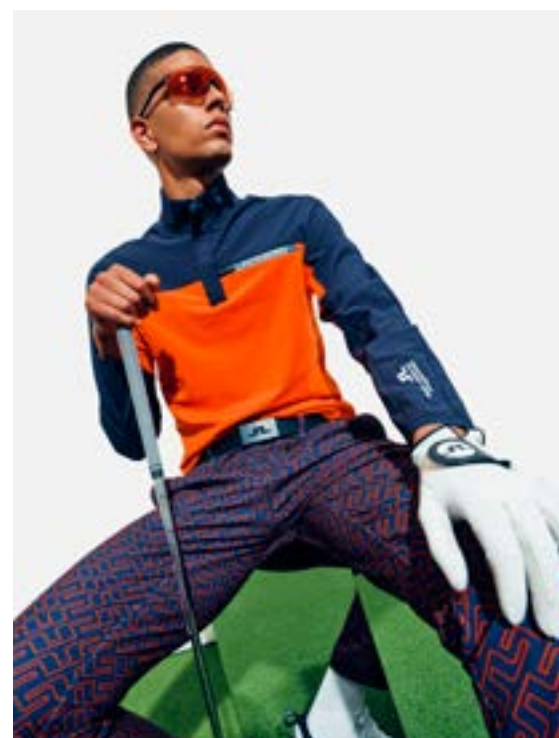

ANA GOLF MID LAYER
/ 1171 KETCHUP BRIDGE MONOGRAM
GWEN GOLF SHORT / S144 FADED ROSE
BETSY GOLF BELT / S144 FADED ROSE
ALBA GOLF PRINT BIG VISOR
/ 1171 KETCHUP BRIDGE MONOGRAM

NOAH GOLF MID LAYER/
G016 TANGERINE TANGO
TIM GOLF PANT
1171 KETCHUP BRIDGE MONOGRAM

TOUR MONO GOLF SWEATER
/ 1171 KETCHUP BRIDGE MONOGRAM
DEAN GOLF JACKET / 0000 WHITE
VENT TIGHT GOLF SHORTS /
G016 TANGERINE TANGO

TOUR MONO GOLF SWEATER
/ 1171 KETCHUP BRIDGE MONOGRAM
DEAN GOLF JACKET / 0000 WHITE
VENT TIGHT GOLF SHORTS /
G016 TANGERINE TANGO

ARYA GOLF KNIT SWEATER /
A021 WHITE JACQUARD
PIA PRINT GOLF PANT /
1170 FADED ROSE ANIMAL
LYKKE GOLF BELT / 6855 JL NAVY