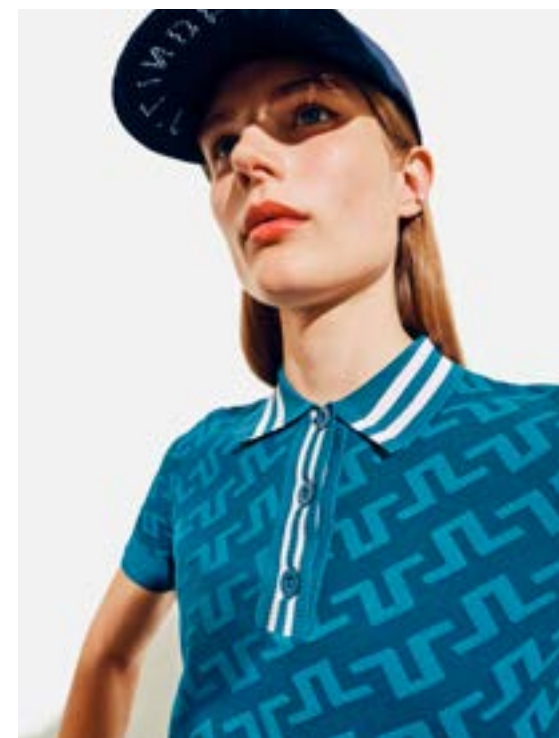

ARYA GOLF KNIT SWEATER / O445 BLUE JAQUARD BRIDGE MONOGRAM
GWEN GOLF SHORT / O287 MOROCCAN BLUE