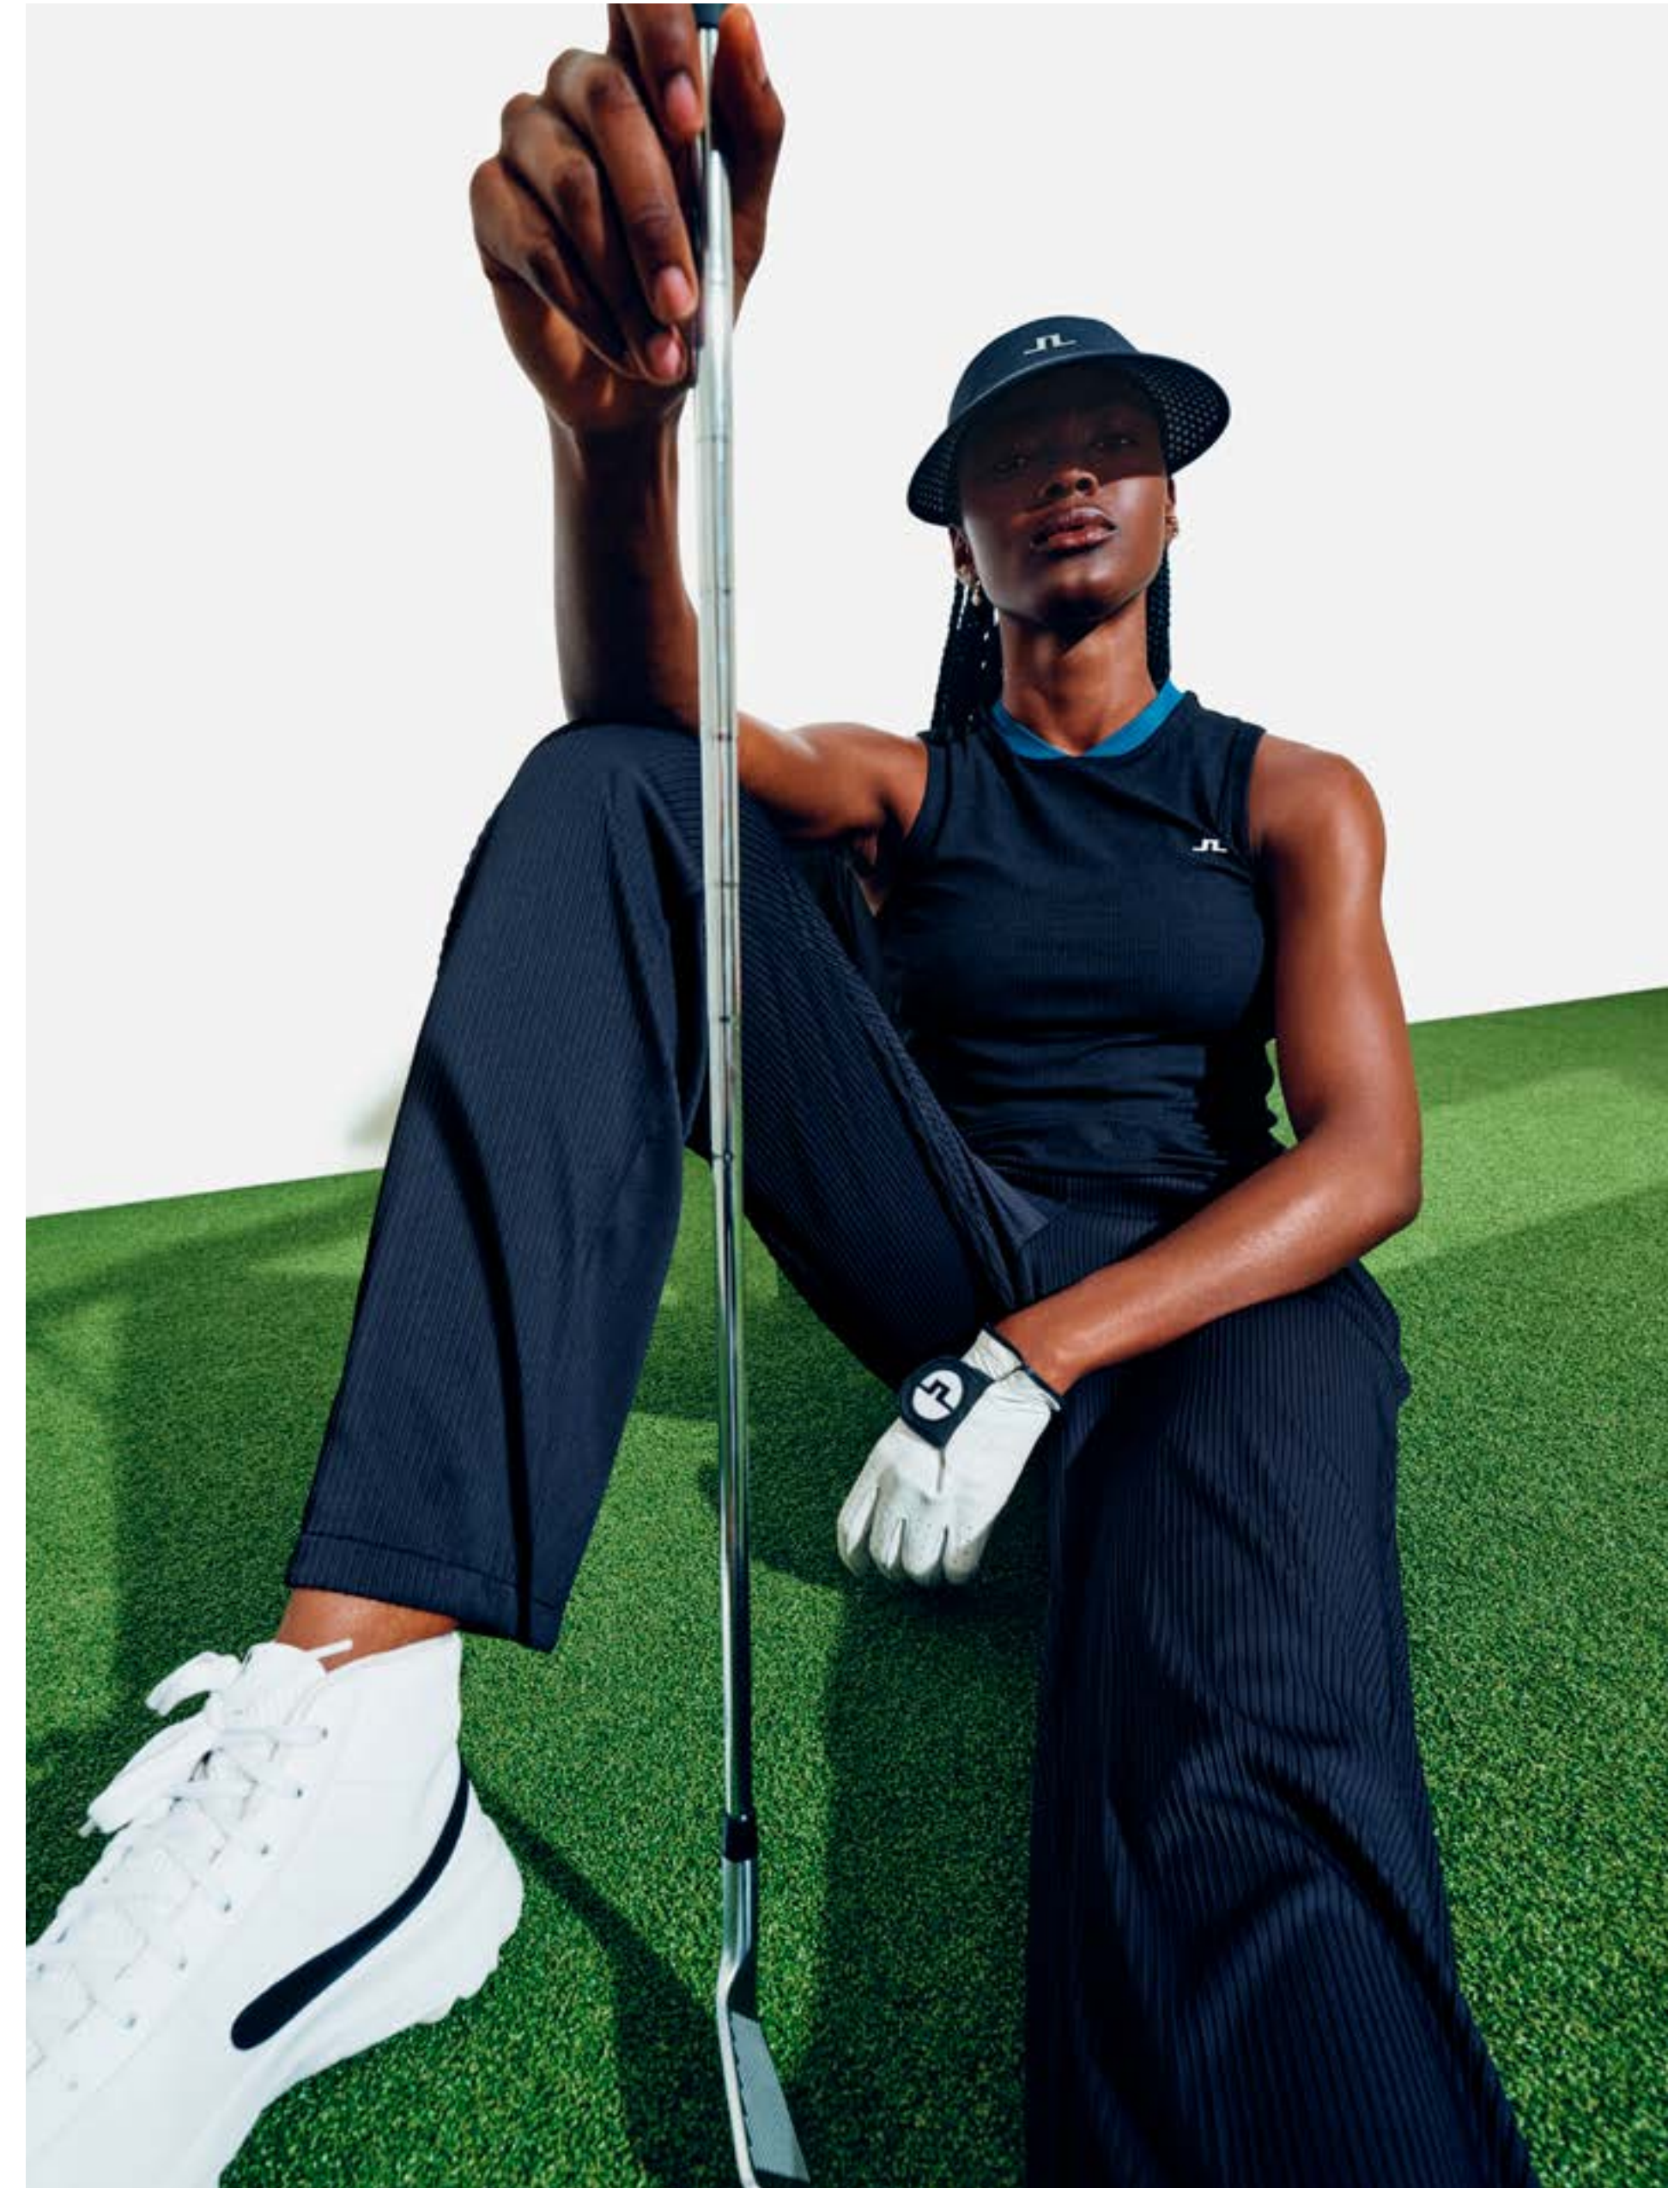

KEITH GOLF CREW / 6881 NAVY MELANGE
M KV HYBRID JACKET / 0000 WHITE
CUFF JOGGER GOLF PANT / 6855 JL NAVY
ROCK GOLF CAP / 0000 WHITE
SUNGLASSES / STYLING PIECE

SHANI SLEEVELESS GOLF TOP / 6855 JL NAVY
IMAN GOLF PANT / 6855 JL NAVY
VERA JOGGER GOLF PANT / 6855 JL NAVY
ROCK GOLF BIG VISOR / 9999 BLACK