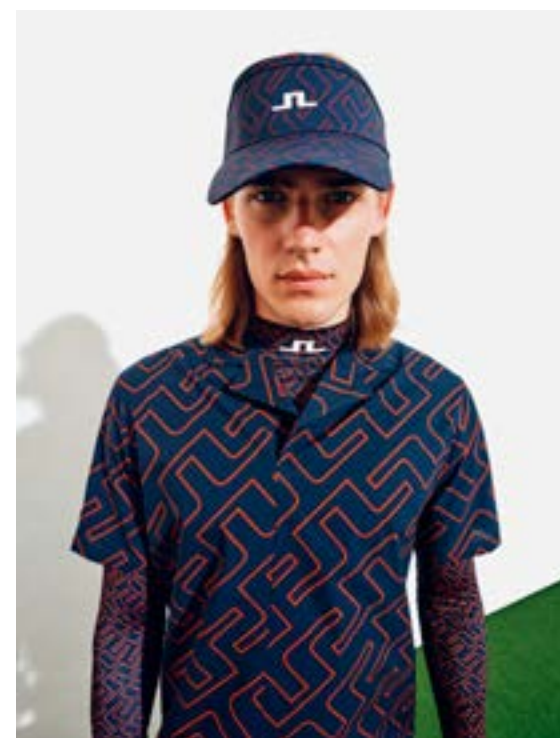

ANA GOLF MID LAYER
/ 1171 KETCHUP BRIDGE MONOGRAM
GWEN GOLF SHORT / S144 FADED ROSE
BETSY GOLF BELT / S144 FADED ROSE
ALBA GOLF PRINT BIG VISOR
/ 1171 KETCHUP BRIDGE MONOGRAM

RESORT REG FIT GOLF SHIRT
/ 1171 KETCHUP BRIDGE MONOGRAM
AELLO SOFT COMPRESSION PRINT
/ 1171 KETCHUP BRIDGE MONOGRAM
VENT TIGHT GOLF SHORTS/ G016 TANGERINE TANGO
SAM GOLF PRINT CAP/ 1171 KETCHUP BRIDGE MONOGRAM
BOSTON BAG / 1171 KETCHUP BRIDGE MONOGRAM

TOUR MONO GOLF SWEATER
/ 1171 KETCHUP BRIDGE MONOGRAM
DEAN GOLF JACKET / 0000 WHITE
VENT TIGHT GOLF SHORTS /
G016 TANGERINE TANGO

TOUR MONO GOLF SWEATER
/ 1171 KETCHUP BRIDGE MONOGRAM
DEAN GOLF JACKET / 0000 WHITE
VENT TIGHT GOLF SHORTS /
G016 TANGERINE TANGO

ARYA GOLF KNIT SWEATER /
A021 WHITE JACQUARD
PIA PRINT GOLF PANT /
1170 FADED ROSE ANIMAL
LYKKE GOLF BELT / 6855 JL NAVY