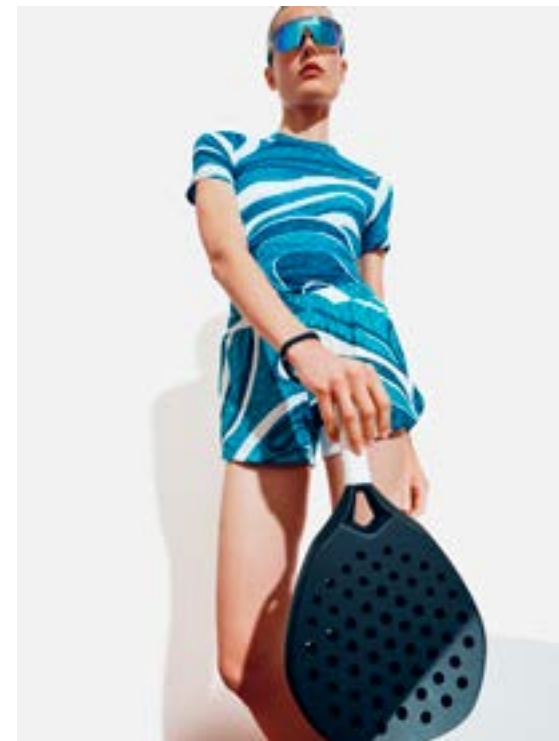

SIGNE BRIDGE PRINT T-SHIRT / 0451 SWIRL BRIDGE MONOGRAM
GAME SHORTS / 0451 SWIRL BRIDGE MONOGRAM