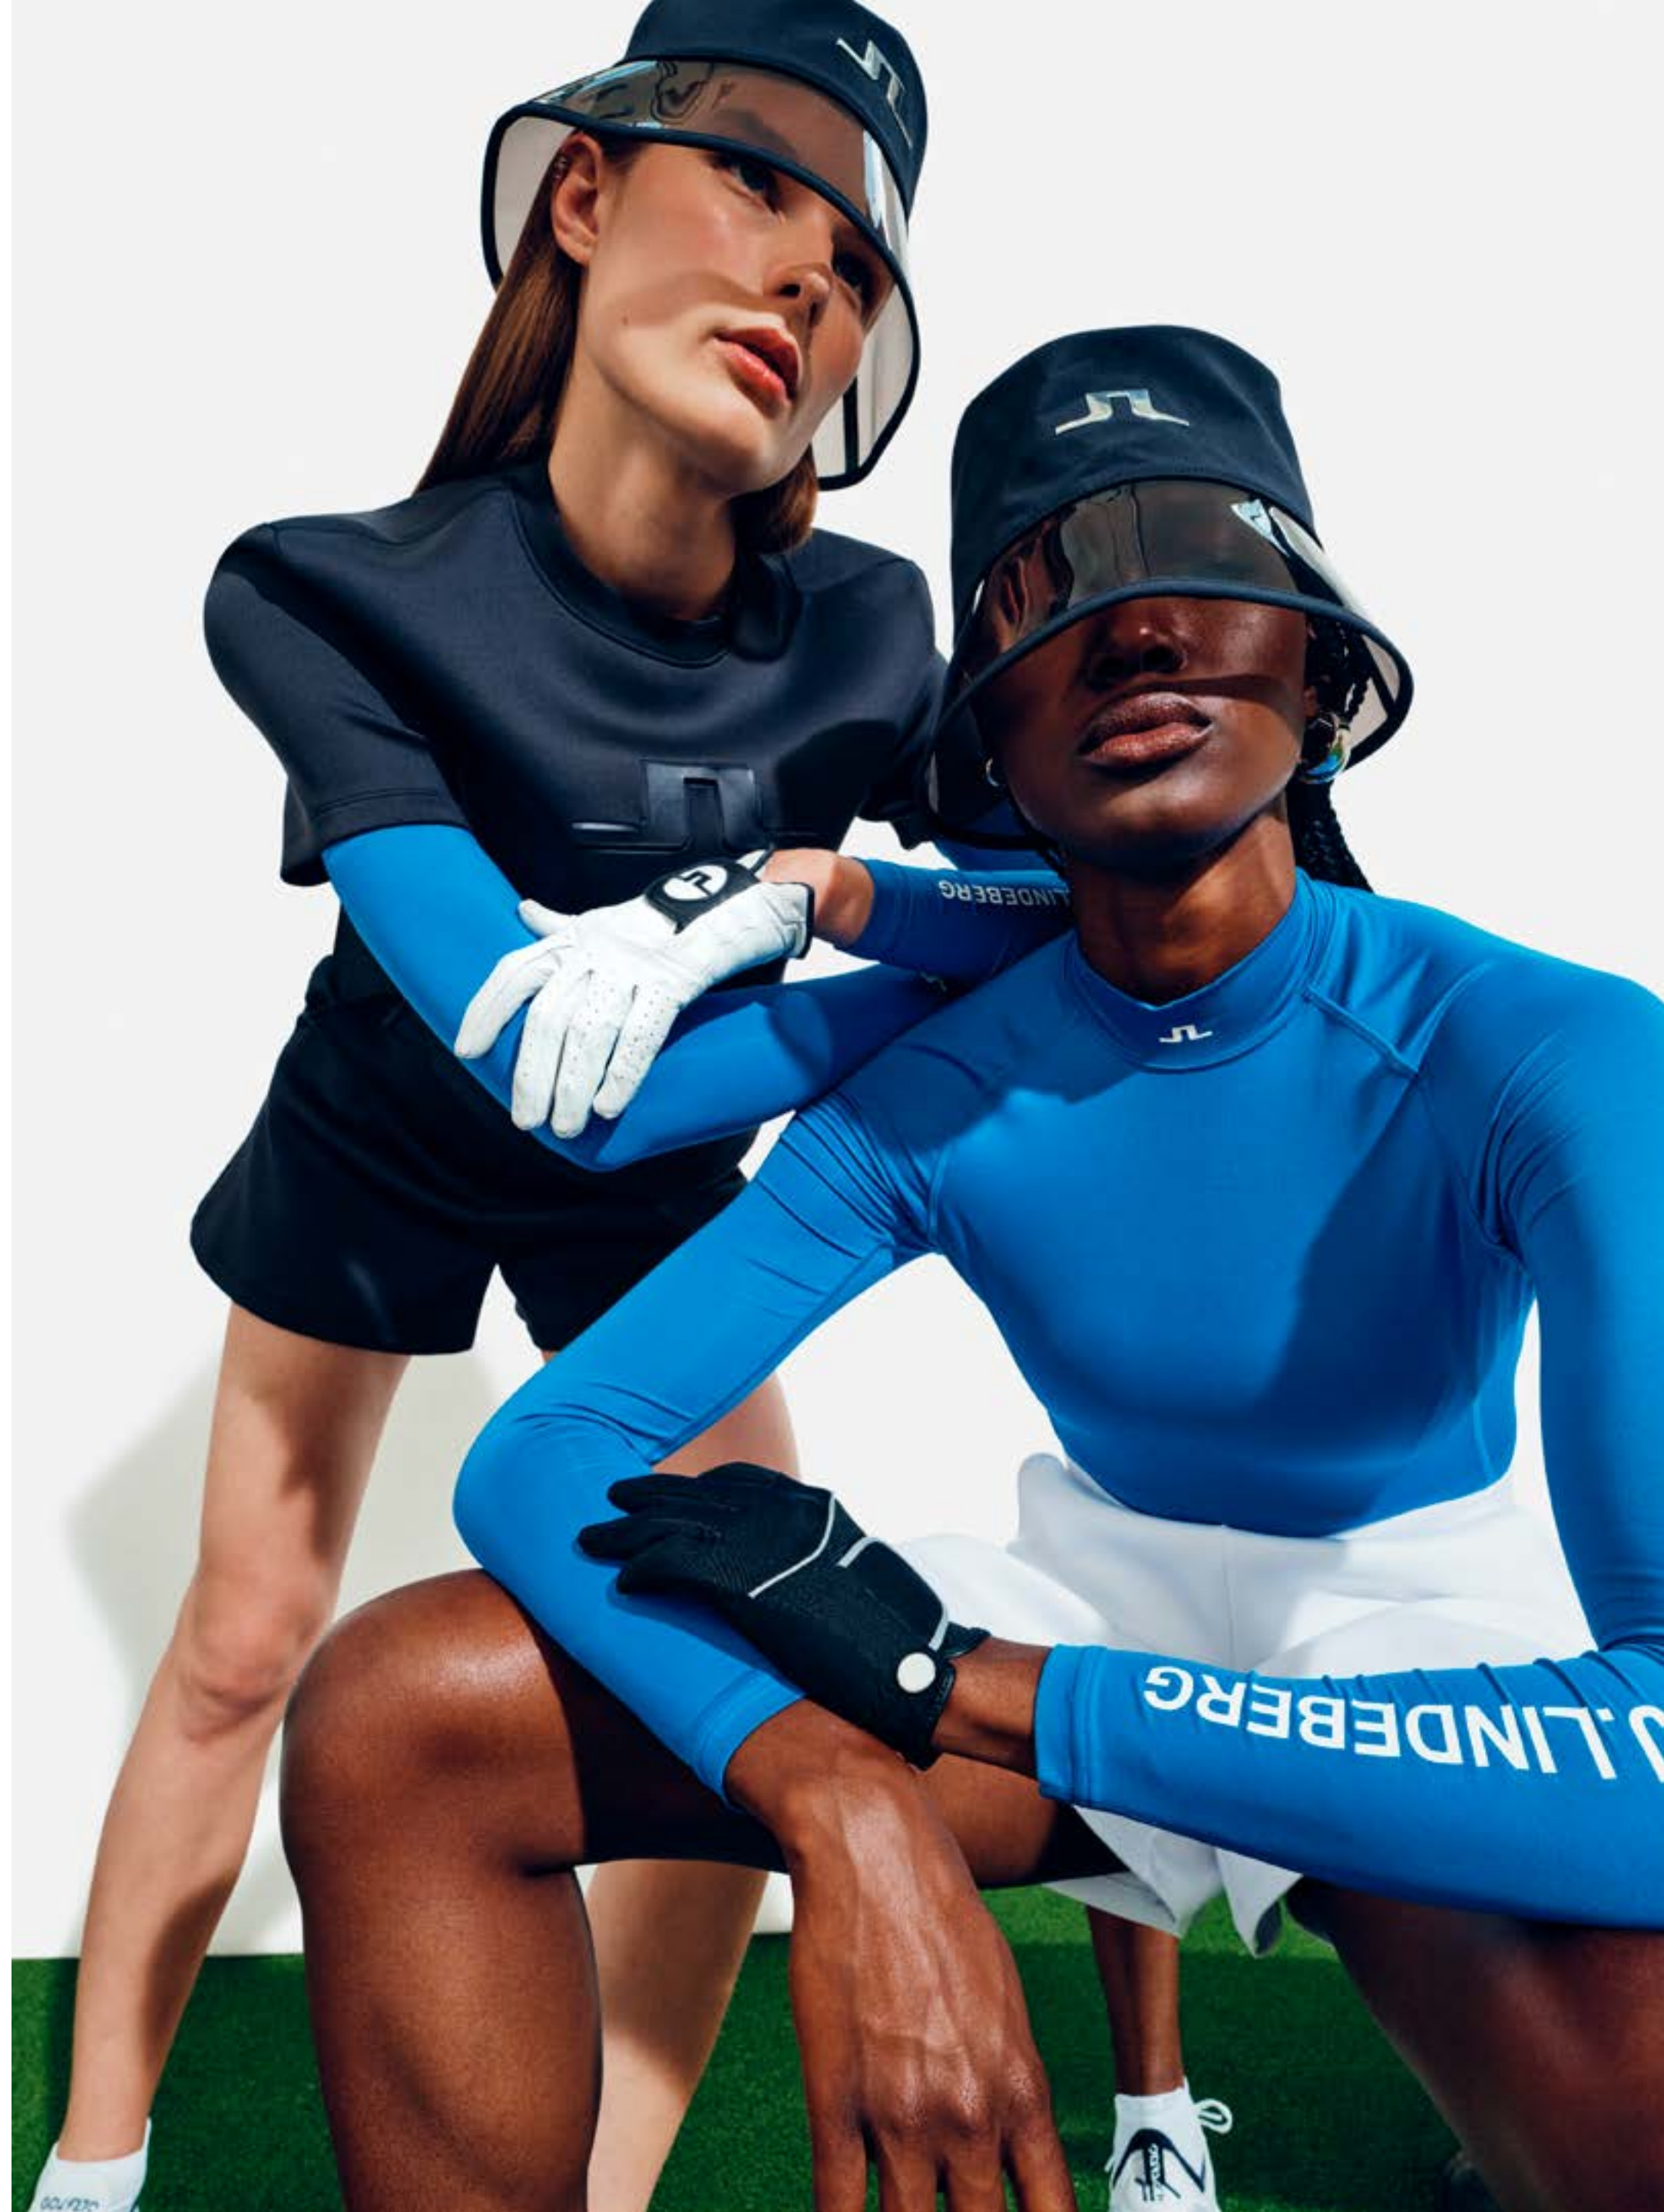

- ÅSA SOFT COMPRESSION TOP / 0301 SKY DIVER
- INIKO GOLF SHORTS / 0000 WHITE
- PAGE GOLF BUCKET HAT / 9999 BLACK
- ESMA GOLF TOP / 9999 BLACK
- INIKO GOLF SHORTS / 9999 BLACK
- ESTHER GOLF SLEEVE / 0301 SKIDIVER
- VERA GOLF BIG VISORV / 9999 BLACK
- CYRUS GOLF KNIT SWEATER / A022 WHITE SPIRAL CAMOU
- STUART STRIPE GOLF PANT / 0000 WHITE
- ROCK GOLF CAP / 0000 WHITE
- LOGAN HYBRID BOMBER / 9999 BLACK
- CHAD SLIM FIT GOLF POLO / 9999 BLACK
- STUART STRIPE GOLF PANT / 0000 WHITE