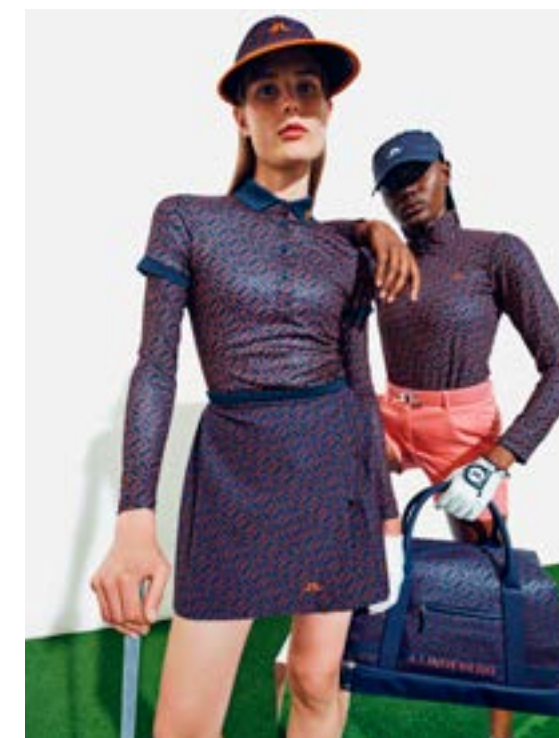

TOUR TECH REG FIT PRINT POLO
/ 1171 KETCHUP BRIDGE MONOGRAM
ROY GOLF BELT / 6855 JL NAVY
TIM GOLF PANT/ 1171 KETCHUP BRIDGE MONOGRAM
SWIRL GOLF PRINT CAP/ 0454 NAVY SWIRL

TOUR TECH REG FIT PRINT POLO
/ 1171 KETCHUP BRIDGE MONOGRAM
ROY GOLF BELT / 6855 JL NAVY
TIM GOLF PANT/ 1171 KETCHUP BRIDGE MONOGRAM
SWIRL GOLF PRINT CAP/ 0454 NAVY SWIRL

TOUR TOUR TECH PRINT GOLF POLO
/ 1171 KETCHUP BRIDGE MONOGRAM
SIERRA PRINT PLEAT GOLF SKIRT
/ 1171 KETCHUP BRIDGE MONOGRAM
ENZO GOLF PRINT SLEEVES
/ 1171 KETCHUP BRIDGE MONOGRAM
VERA GOLF BIG VISOR / 1171 KETCHUP BRIDGE MONOGRAM

TOUR TECH REG FIT PRINT POLO
/ 1171 KETCHUP BRIDGE MONOGRAM
ROY GOLF BELT / 6855 JL NAVY
TIM GOLF PANT/ 1171 KETCHUP BRIDGE MONOGRAM
SWIRL GOLF PRINT CAP/ 0454 NAVY SWIRL