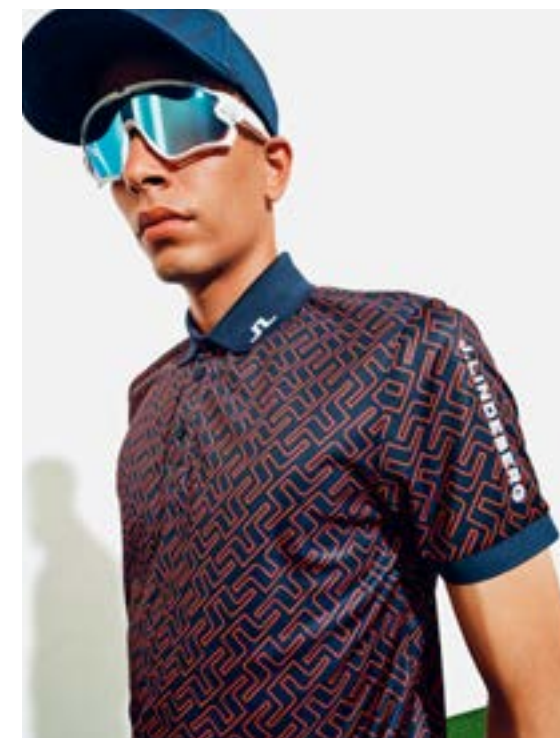

TOUR TECH REG FIT PRINT POLO
/ 1171 KETCHUP BRIDGE MONOGRAM
ROY GOLF BELT / 6855 JL NAVY
TIM GOLF PANT/ 1171 KETCHUP BRIDGE MONOGRAM
SWIRL GOLF PRINT CAP/ 0454 NAVY SWIRL

TOUR TECH REG FIT PRINT POLO
/ 1171 KETCHUP BRIDGE MONOGRAM
ROY GOLF BELT / 6855 JL NAVY
TIM GOLF PANT/ 1171 KETCHUP BRIDGE MONOGRAM
SWIRL GOLF PRINT CAP/ 0454 NAVY SWIRL

TOUR TECH REG FIT PRINT POLO
/ 1171 KETCHUP BRIDGE MONOGRAM
SWIRL GOLF PRINT CAP/ 0454 NAVY SWIRL

TOUR TECH REG FIT PRINT POLO
/ 1171 KETCHUP BRIDGE MONOGRAM
ROY GOLF BELT / 6855 JL NAVY
TIM GOLF PANT/ 1171 KETCHUP BRIDGE MONOGRAM
SWIRL GOLF PRINT CAP/ 0454 NAVY SWIRL