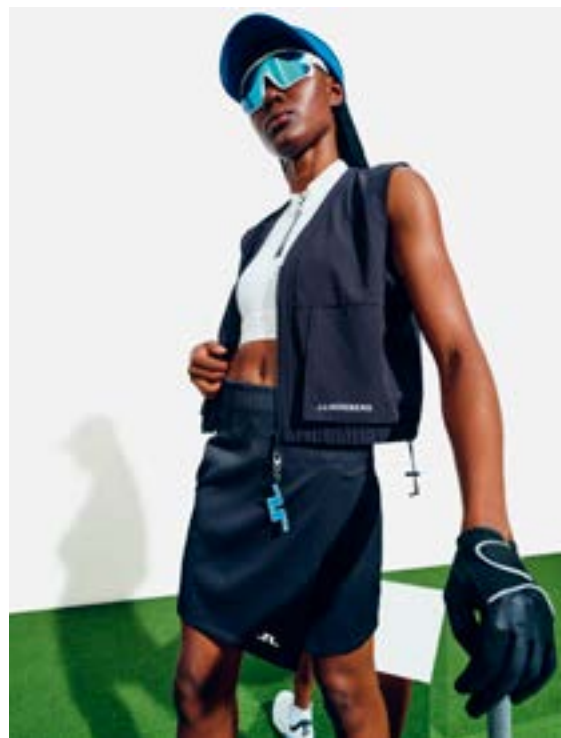

AYSA GOLF TOP / 0000 WHITE
BETH GOLF MID / 9999 BLACK
AMIRA GOLF SKIRT / 9999 BLACK
YADA GOLF VISOR / 0287 MOROCCAN BLUE