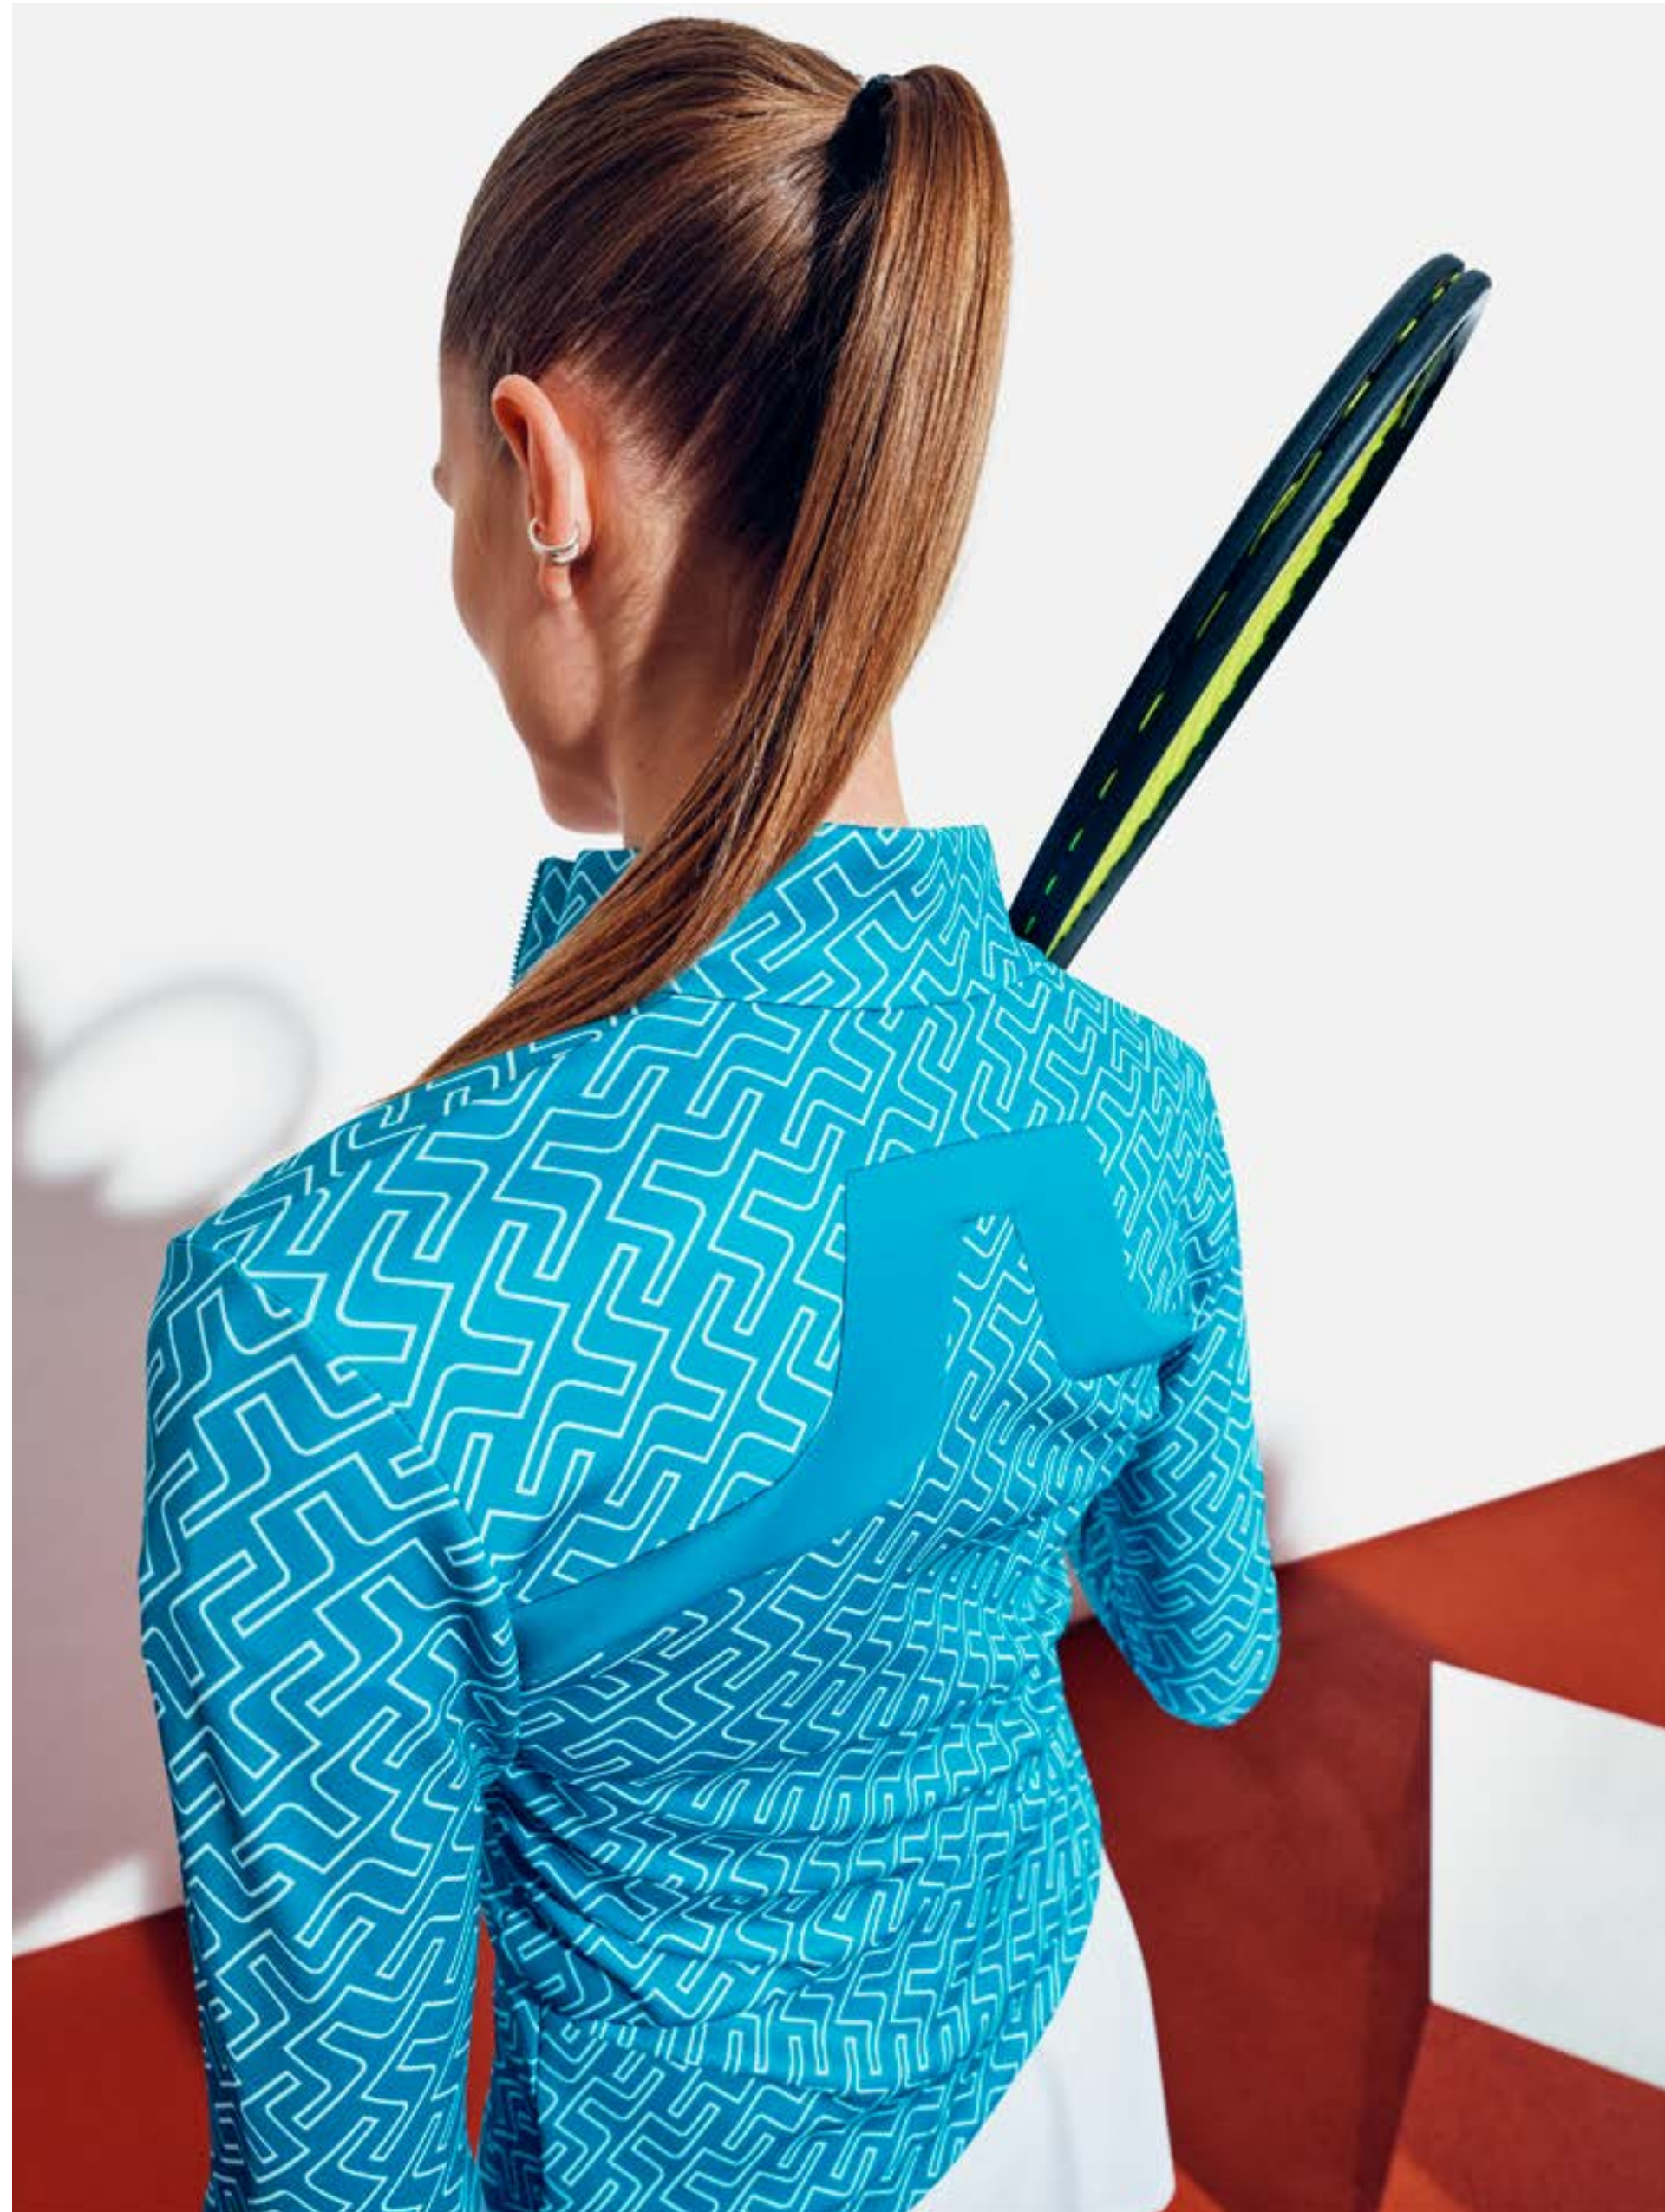

ERIS POLO / 0000 WHITE
ALICE PRINT MID LAYER /
0448 ENAMEL BLUE BRIDGE MONOGRAM
IMANI GOLF SKIRT / 0000 WHITE
SANA MID LAYER/ 0000 WHITE
METTE PANT / 0000 WHITE